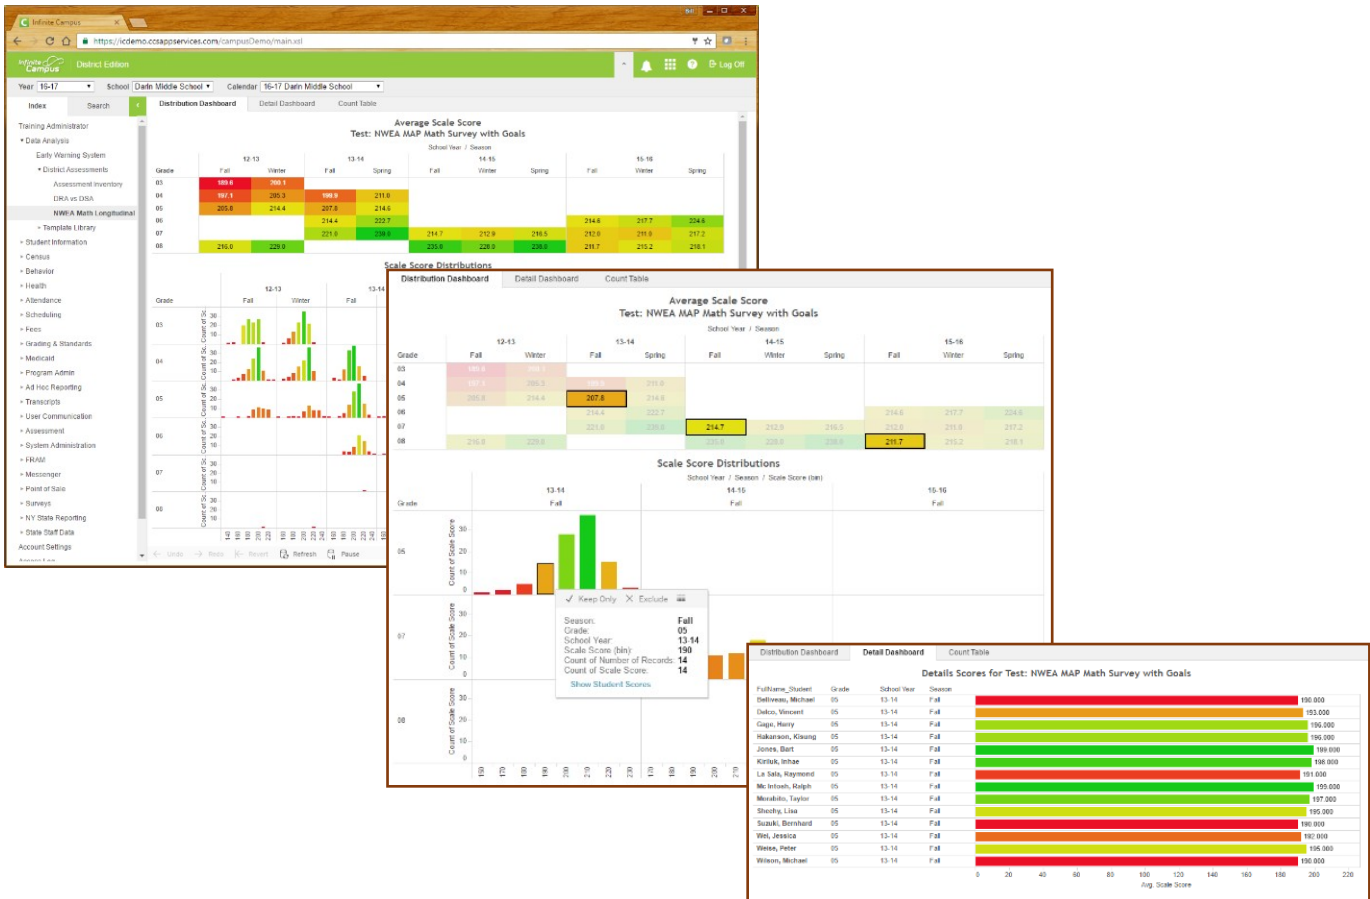

CustomTech Data Visualization

CustomTech Data Visualization is a premium product allowing you to gain insight into all levels of your data. Interactive Data Visualizations are fully integrated into the Infinite Campus interface and are easily shared with staff.

Benefits

- Tightly integrated solution allowing for single sign-on and utilization of Campus security to manage access
- Includes a Template Library of already created visualizations
- Provides a toolset to continue developing visualizations to meet your districts unique needs
- Access to an online forum that has scheduled User Groups and allows for sharing of reports with one another
- Make data analytics available to staff who can make positively impactful decisions

Key Functionality

- Interact and drill-down on your data to see different levels of detail
- Integrated into Infinite Campus using outline links, custom student tabs, building user notices, portal dashboards
- Automatically filter data based on selected calendar, userID or selected course/section
- Simple interactivity allows rapid identification of students
- Easily share intelligence with district stakeholders through Campus integration