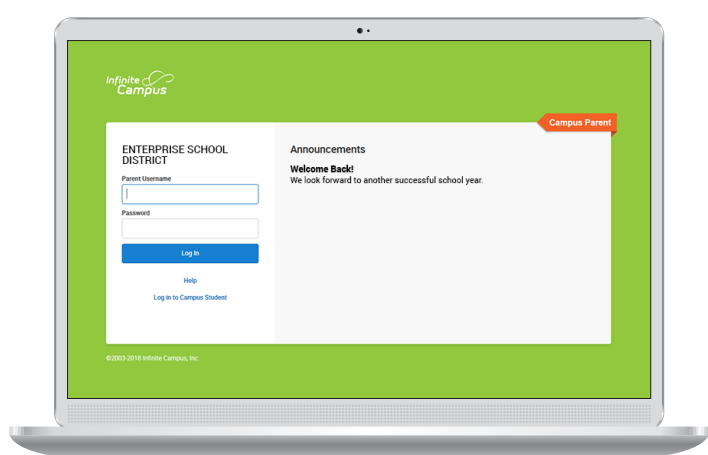

Parents & Students, information is at your fingertips.

Access on the Web Campus Student and Campus Parent

Campus Student and Campus Parent are designed to provide real-time access to student information. The easy-to-use design displays what is currently happening in the classroom so you can understand, monitor, and participate in the educational process.

- » Announcements
- » Assignments
- » Attendance
- » Grades
- » Schedules

AND

Download the Mobile App Campus Student and Campus Parent

Announcements

Quickly see district announcements as they are posted.

Assignments