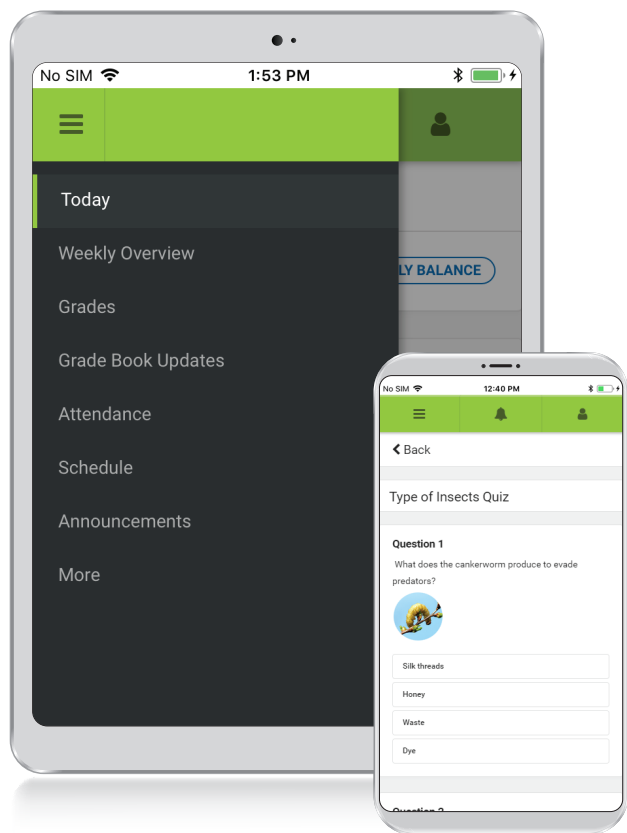

Parents & Students, information is at your fingertips.

Access on the Web Campus Student and Campus Parent

Campus Student and Campus Parent are designed to provide real-time access to student information. The easy-to-use design displays what is currently happening in the classroom so you can understand, monitor, and participate in the educational process.

- » Announcements
- » Assignments
- » Attendance
- » Grades
- » Schedules

AND

Download the Mobile App Campus Student and Campus Parent

Announcements

Quickly see district announcements as they are posted.

Assignments

Browse assignments by specific class or due date.

Attendance

Review attendance events in summary and detail form.

Grades

Immediate access to grades as they are posted.

Schedule

Review schedule from anywhere, at any time.